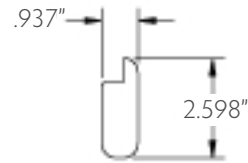

8' Fascia Molding