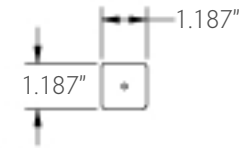

RHINO VISION EARTH & ORIGINAL
Earth, Slate, Sand & Adobe
Acorn Brown, Barnwood Gray, Chestnut & Safari

Lengths: 31.5" & 41.5"

Post Cap

RHINO DECK SOLID EARTH & ORIGINAL
Earth, Slate, Sand & Adobe
Acorn Brown, Barnwood Gray, Chestnut & Safari