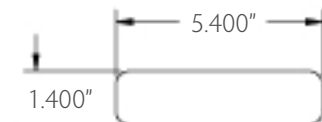

2" X 6"
Brown, Gray, Cedar, Chestnut & Safari