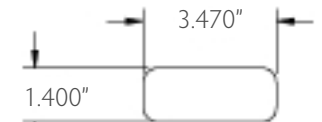

2" X 4"
Brown, Gray, Cedar, Chestnut & Safari