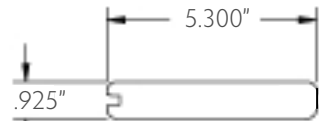

RHINO DECK STARTER STRIP
Earth, Slate, Sand & Adobe
Acorn Brown, Barnwood Gray, Chestnut & Safari