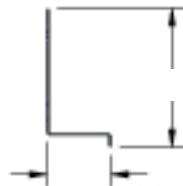

RHINO VISION EARTH & ORIGINAL
Earth, Slate, Sand & Adobe
Acorn Brown, Barnwood Gray, Chestnut & Safari

Lengths: 31.5" & 41.5"

Post Cap

RHINO DECK SOLID EARTH & ORIGINAL
Earth, Slate, Sand & Adobe
Acorn Brown, Barnwood Gray, Chestnut & Safari