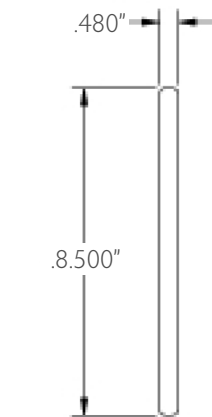

RHINO VISION EARTH & ORIGINAL
Earth, Slate, Sand & Adobe
Acorn Brown, Barnwood Gray, Chestnut & Safari

Lengths: 31.5" & 41.5"

Post Cap

RHINO DECK SOLID EARTH & ORIGINAL
Earth, Slate, Sand & Adobe
Acorn Brown, Barnwood Gray, Chestnut & Safari

8' Flashing

Post Skirt

RHINO DECK STARTER STRIP
Earth, Slate, Sand & Adobe
Acorn Brown, Barnwood Gray, Chestnut & Safari

8' Joist Cover

8' Fascia Molding

Rail Support Bottom 2" CLR
Stamped "D"

2" X 4"
Brown, Gray, Cedar, Chestnut & Safari

Rail Support Top
Stamped "E"

2" X 6"
Brown, Gray, Cedar, Chestnut & Safari

Rail Support Bottom 4" CLR
Stamped "F"

8' Fascia Board

Post Sleeve

6' & 8' Top Rail

6' & 8' Bottom Rail

6' & 8' Stiffener Strip

Rhino Clip
with Screw

Rail Support Lower
Stamped "A"

4 RSS Structural
5/16" x 4" Screw

#30 Bit

28 or 38
R4 Multi-purpose
Screw #8 x 2 1/2"

#15 Bit

8 Trim Head
Screws #8 x 2"

#10 Bit